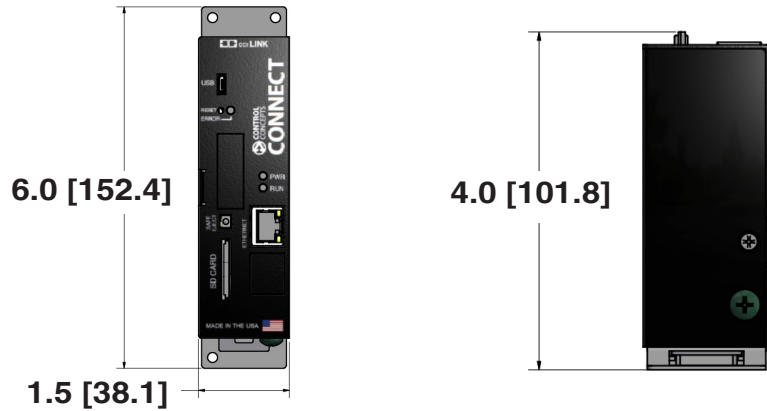

The Connect module reduces per-point cost for digital system connectivity and gives full access to monitor parameters that are only available over a dedicated digital bus.

FEATURES

- Controls up to 10 Zones
- Protocols:
 - EtherCAT
 - EtherNet/IP
 - Modbus TCP
 - PROFINET (maximum 6 zones)
 - PROFIBUS (maximum 6 zones)
- Data Logger
 - Battery-backed real time clock
 - Removable SD Card
 - Records data in 100 ms to 1 minute intervals
- Micro USB port for easy setup
- Panel mount or Din-Rail mount

10x 80A MicroFUSIONs mounted on a liquid cooled heatsink with 10 node EtherCAT Connect gateway. Maximum power of 480 KW

DIMENSIONS

Dimensions:
Inches [mm]

SPECIFICATIONS

ENVIRONMENTAL

Power Consumption	200 mA Amps at 24 Vdc - Powered from CCI Link
Surrounding Air Operating Temperature	32°F [0°C] - 122°F [50°C]
Humidity	20% to 90% RH Non-Condensing
Rated Operating Altitude	Up to 6000 ft [1829m]
Contaminates	ROHS Compliant, CE Pollution Degree 2
Storage Temperature	- 4 to 176°F [- 20 to 80°C]
Heatsink Options	Panel Mount or Din Rail Mountable

SD Card

Capacity	16 GB Included. Maximum compatible storage: 64 GB
Logging Channels	Up to 10 devices
Logging Intervals	100 ms to 1 minute

DIGITAL BUS PERFORMANCE

Command Latency	≤ 100 ms
Monitor Latency	≤ 100 ms
Update Period	≤ 100 ms