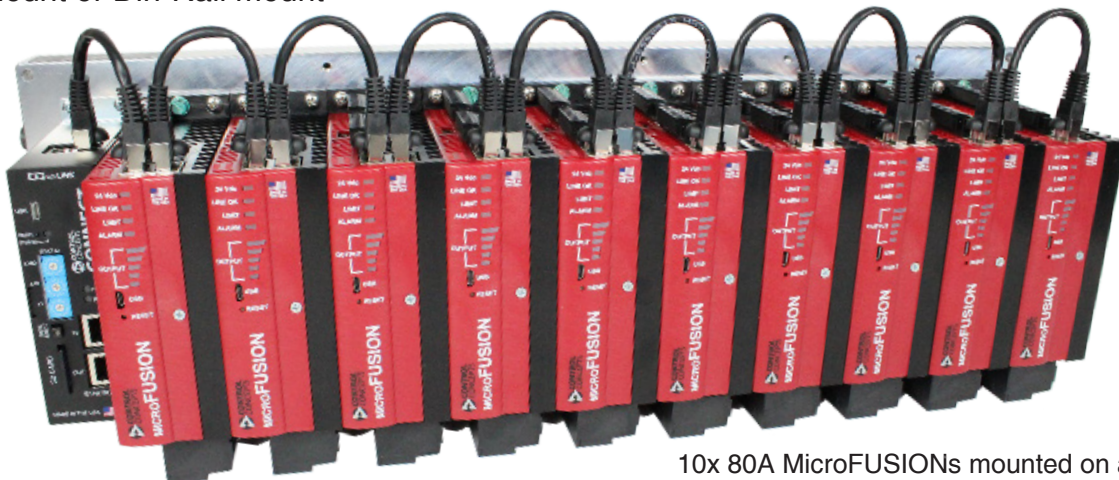

CONTROL CONCEPTS CONNECT

GATEWAY MODULE

DESCRIPTION

Control Concepts' Connect is a fieldbus gateway module that can link up to 10 MicroFUSION units using CCI Link, a dedicated, real-time, deterministic digital bus.

The Connect module reduces per-point cost for digital system connectivity and gives full access to monitor parameters that are only available over a dedicated digital bus.

FEATURES

- Controls up to 10 Zones
- Protocols:
 - EtherCAT
 - EtherNet/IP
 - Modbus TCP
 - PROFINET (maximum 6 zones)
 - PROFIBUS (maximum 6 zones)
- Data Logger
 - Battery-backed real time clock
 - Removable SD Card
 - Records data in 100 ms to 1 minute intervals
- Micro USB port for easy setup
- Panel mount or Din-Rail mount

10x 80A MicroFUSIONs mounted on a liquid cooled heatsink with 10 node EtherCAT Connect gateway. Maximum power of 480 KW

DIMENSIONS

Dimensions:
Inches [mm]

SPECIFICATIONS

ENVIRONMENTAL

Power Consumption	200 mA Amps at 24 Vdc - Powered from CCI Link
Surrounding Air Operating Temperature	32°F [0°C] - 122°F [50°C]
Humidity	20% to 90% RH Non-Condensing
Rated Operating Altitude	Up to 6000 ft [1829m]
Contaminates	ROHS Compliant, CE Pollution Degree 2
Storage Temperature	- 4 to 176°F [- 20 to 80°C]
Heatsink Options	Panel Mount or Din Rail Mountable

SD Card

Capacity	16 GB Included. Maximum compatible storage: 64 GB
Logging Channels	Up to 10 devices
Logging Intervals	100 ms to 1 minute

DIGITAL BUS PERFORMANCE

Command Latency	≤ 100 ms
Monitor Latency	≤ 100 ms
Update Period	≤ 100 ms