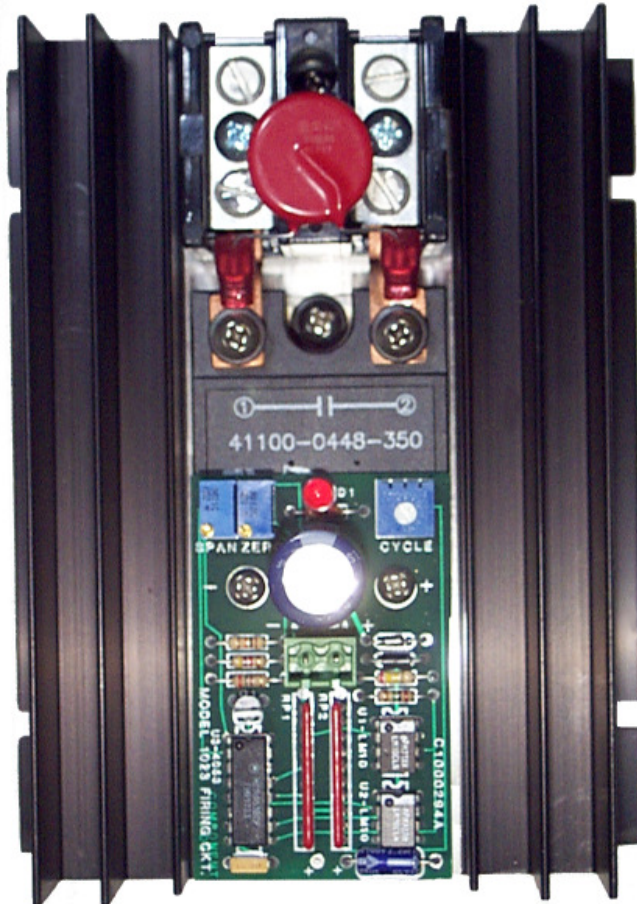

**Single-Phase,
Time Proportioning,
Zero-Cross
SCR Controller**

Description

The model 1023 is a single phase, time proportioning, zero-cross power controller.

The control circuit is powered from the mA command signal.

The percentage of 'ON' time to 'OFF' time is linearly proportional to the mA current command signal.

The cycle time range is adjustable from 1 to 10 seconds.

The command signal is electrically isolated from the line and load voltage.

Applications

- Valve or Solenoid Control
- Contactor Control
- Transient Free Switching

LISTED 3L32
INDUSTRIAL
CONTROL
EQUIPMENT
E136219

CERTIFIED
BY UL TO
CANADIAN
NATIONAL
STANDARDS

Dimensions

Figure 1. Dimensions: 10 - 40 Amp controller.

Figure 2. Dimensions: 70 Amp controller.

Ordering Information

1023 - (xx-xx) - (x/xx) - (FC)

1023 = Single Phase, time proportioning Zero-Cross controller

(xx-xx)

12-10 = 120V, 10 A	48-10 = 480V, 10 A
12-20 = 120V, 20 A	48-20 = 480V, 20 A
12-30 = 120V, 30 A	48-30 = 480V, 30 A
12-40 = 120V, 40 A	48-40 = 480V, 40 A
12-70 = 120V, 70 A	48-70 = 480V, 70 A
24-10 = 240V, 10 A	57-10 = 575V, 10 A
24-20 = 240V, 20 A	57-20 = 575V, 20 A
24-30 = 240V, 30 A	57-30 = 575V, 30 A
24-40 = 240V, 40 A	57-40 = 575V, 40 A
24-70 = 240V, 70 A	57-70 = 575V, 70 A