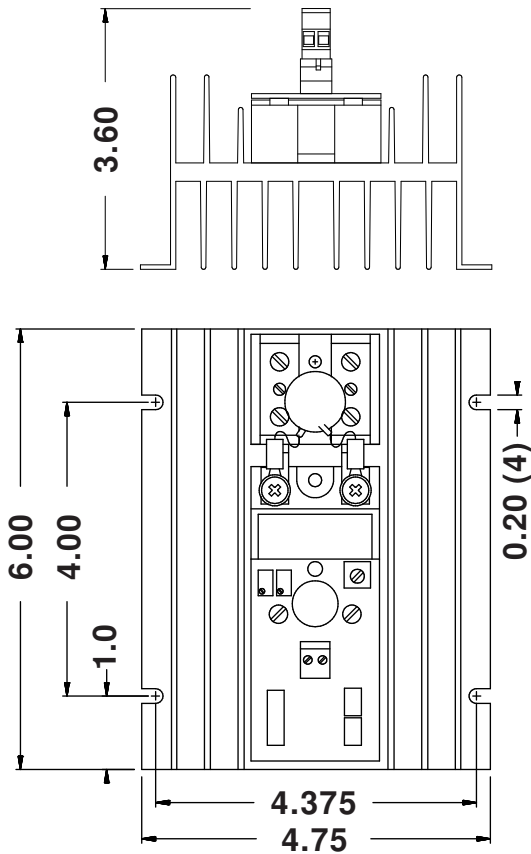

**Single-Phase,
Time Proportioning,
Zero-Cross
SCR Controller**

Description

The model 1023 is a single phase, time proportioning, zero-cross power controller.

The control circuit is powered from the mA command signal.

Applications

- Valve or Solenoid Control
- Contactor Control
- Transient Free Switching

LISTED 3L32
INDUSTRIAL
CONTROL
EQUIPMENT
E136219

CERTIFIED
BY UL TO
CANADIAN
NATIONAL
STANDARDS

Dimensions

Figure 1. Dimensions: 10 - 40 Amp controller.

Figure 2. Dimensions: 70 Amp controller.

Ordering Information

1023 - (xx-xx) - (x/xx) - (FC)

1023 = Single Phase, time proportioning Zero-Cross controller

(xx-xx)

12-10 = 120V, 10 A	48-10 = 480V, 10 A
12-20 = 120V, 20 A	48-20 = 480V, 20 A
12-30 = 120V, 30 A	48-30 = 480V, 30 A
12-40 = 120V, 40 A	48-40 = 480V, 40 A
12-70 = 120V, 70 A	48-70 = 480V, 70 A
24-10 = 240V, 10 A	57-10 = 575V, 10 A
24-20 = 240V, 20 A	57-20 = 575V, 20 A
24-30 = 240V, 30 A	57-30 = 575V, 30 A
24-40 = 240V, 40 A	57-40 = 575V, 40 A
24-70 = 240V, 70 A	57-70 = 575V, 70 A