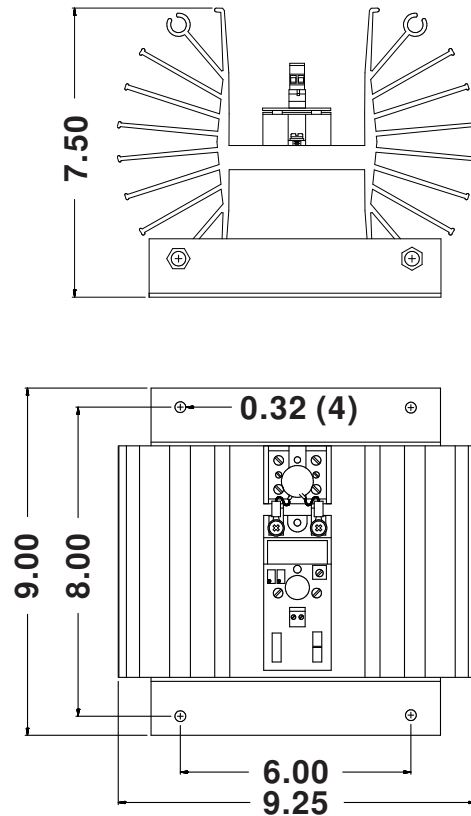

Applications

- Valve or Solenoid Control
- Contactor Control
- Transient Free Switching

LISTED 3L32
INDUSTRIAL
CONTROL
EQUIPMENT
E136219

CERTIFIED
BY UL TO
CANADIAN
NATIONAL
STANDARDS

Dimensions

Figure 1. Dimensions: 10 - 40 Amp controller.

Figure 2. Dimensions: 70 Amp controller.

Ordering Information

1023 - (xx-xx) - (x/xx) - (FC)

1023 = Single Phase, time proportioning Zero-Cross controller

(xx-xx)

12-10 = 120V, 10 A	48-10 = 480V, 10 A
12-20 = 120V, 20 A	48-20 = 480V, 20 A
12-30 = 120V, 30 A	48-30 = 480V, 30 A
12-40 = 120V, 40 A	48-40 = 480V, 40 A
12-70 = 120V, 70 A	48-70 = 480V, 70 A
24-10 = 240V, 10 A	57-10 = 575V, 10 A
24-20 = 240V, 20 A	57-20 = 575V, 20 A
24-30 = 240V, 30 A	57-30 = 575V, 30 A
24-40 = 240V, 40 A	57-40 = 575V, 40 A
24-70 = 240V, 70 A	57-70 = 575V, 70 A