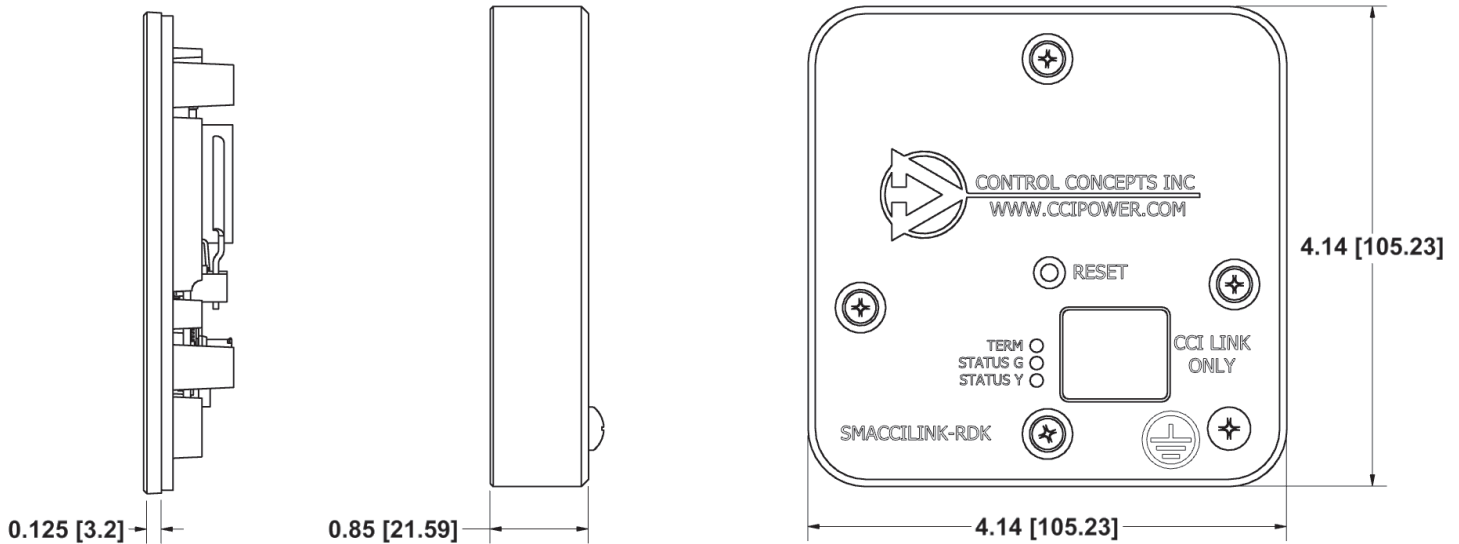

## FEATURES

- Power supplied by the CCI-Link connection eliminates the need for a separate power supply and wiring.
- IEC 61076-3-124 IX Industrial Ethernet Cat-6 network cabling in 5, 15, and 25 foot lengths.
- IP Rated aluminum housing and sealed front panel controls.
- Connect up to 10 Remote Displays with up to 10 CCI-Link devices<sup>1</sup>.
- Industry standard DIN mounting.
- CE and UL certified.

<sup>1</sup> When connected to a network containing a Control Concepts Connect Gateway Module the number of addressable CCI-Link devices may be reduced by the Gateway. See the CCI-Link Display manual for details.

## DIMENSIONS

Dimensions: Inches [mm]