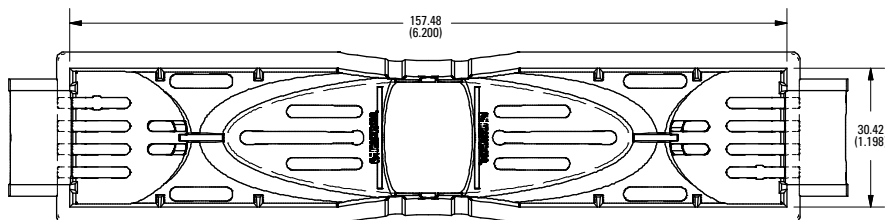

600 V 60 A

600 V 100 A

Dimensions in mm (inches)

Class T
300 V 30 A

300 V 60 A

300 V 100 A

LF SERIES FUSE BLOCK COVERS

Dimensions in mm (inches)

Class T
600 V 30 A

600 V 60 A

600 V 100 A

600 V 200 A

600 V 400 A

600 V 600 A

Dimensions in mm (inches)

Class CD
600 V 60 A