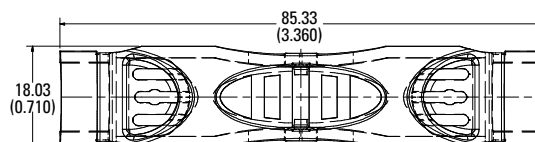

600 V 60 A

600 V 100 A

Dimensions in mm (inches)

Class T
300 V 30 A

300 V 60 A

300 V 100 A

LF SERIES FUSE BLOCK COVERS

Dimensions in mm (inches)

Class T
600 V 30 A

600 V 60 A

600 V 100 A

600 V 200 A

600 V 400 A

600 V 600 A

Dimensions in mm (inches)

Class CD
600 V 60 A