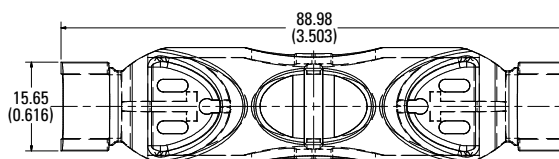

250 V 100 A

600 V 30 A

600 V 60 A

600 V 100 A

Also available at Littelfuse.com/fuseblocks

LF SERIES FUSE BLOCK COVERS

Dimensions in mm (inches)

Class J
600 V 30 A

600 V 60 A

600 V 100 A

Dimensions in mm (inches)

Class T
300 V 30 A

300 V 60 A

300 V 100 A

LF SERIES FUSE BLOCK COVERS

Dimensions in mm (inches)

Class T
600 V 30 A

600 V 60 A

600 V 100 A

600 V 200 A

600 V 400 A

600 V 600 A

Dimensions in mm (inches)

Class CD
600 V 60 A