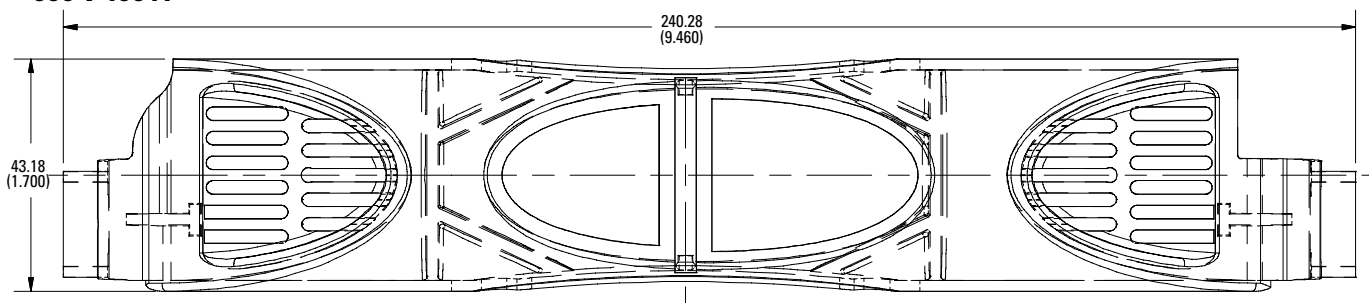

250 V 100 A

600 V 30 A

600 V 60 A

600 V 100 A

Also available at Littelfuse.com/fuseblocks

LF SERIES FUSE BLOCK COVERS

Dimensions in mm (inches)

Class J
600 V 30 A

600 V 60 A

600 V 100 A

Dimensions in mm (inches)

Class T
300 V 30 A

300 V 60 A

300 V 100 A

LF SERIES FUSE BLOCK COVERS

Dimensions in mm (inches)