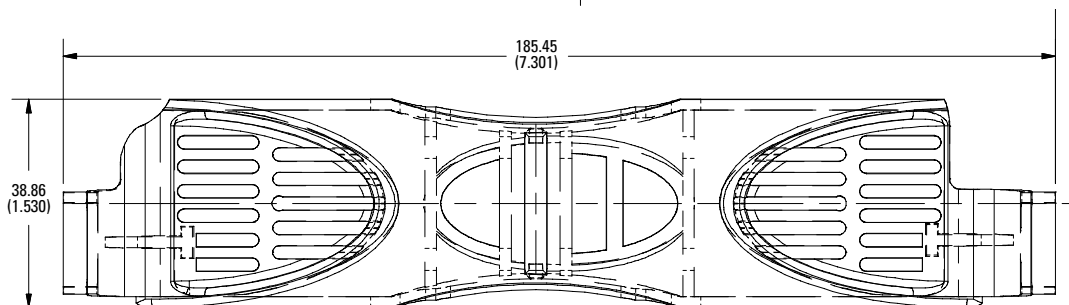

* Part number shown excludes reference to number of poles and terminal type

† Cover is not compatible with JLS series fuses

LF SERIES FUSE BLOCK COVERS

Dimensions in mm (inches)

Class H/R

250 V 30 A

250 V 60 A

250 V 100 A

600 V 30 A

600 V 60 A

600 V 100 A

Also available at Littelfuse.com/fuseblocks

LF SERIES FUSE BLOCK COVERS

Dimensions in mm (inches)

Class J
600 V 30 A

600 V 60 A

600 V 100 A

Dimensions in mm (inches)

Class T
300 V 30 A

300 V 60 A

300 V 100 A

LF SERIES FUSE BLOCK COVERS

Dimensions in mm (inches)