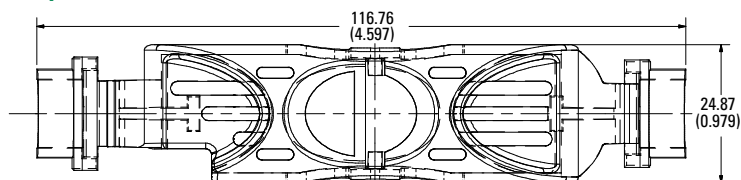

600 V 60 A

600 V 100 A

Dimensions in mm (inches)

Class T
300 V 30 A

300 V 60 A

300 V 100 A

LF SERIES FUSE BLOCK COVERS

Dimensions in mm (inches)

Class T
600 V 30 A

600 V 60 A

600 V 100 A

600 V 200 A

600 V 400 A

600 V 600 A

Dimensions in mm (inches)

Class CD
600 V 60 A