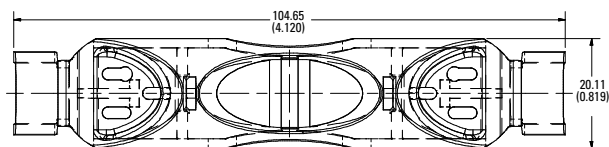

600 V 60 A

600 V 100 A

Dimensions in mm (inches)

Class T
300 V 30 A

300 V 60 A

300 V 100 A

LF SERIES FUSE BLOCK COVERS

Dimensions in mm (inches)

Class T
600 V 30 A

600 V 60 A

600 V 100 A

600 V 200 A

600 V 400 A

600 V 600 A

Dimensions in mm (inches)

Class CD
600 V 60 A