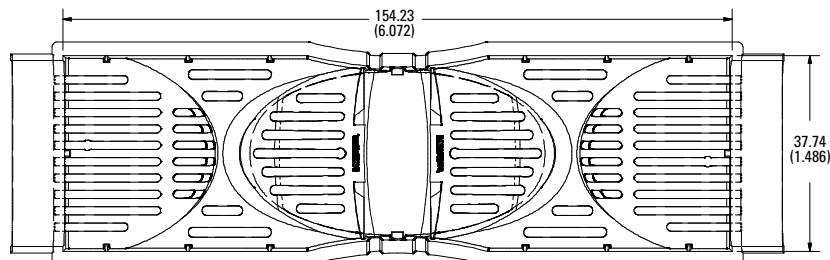

600 V 60 A

600 V 100 A

Dimensions in mm (inches)

Class T
300 V 30 A

300 V 60 A

300 V 100 A

LF SERIES FUSE BLOCK COVERS

Dimensions in mm (inches)

Class T
600 V 30 A

600 V 60 A

600 V 100 A

600 V 200 A

600 V 400 A

600 V 600 A

Dimensions in mm (inches)

Class CD
600 V 60 A