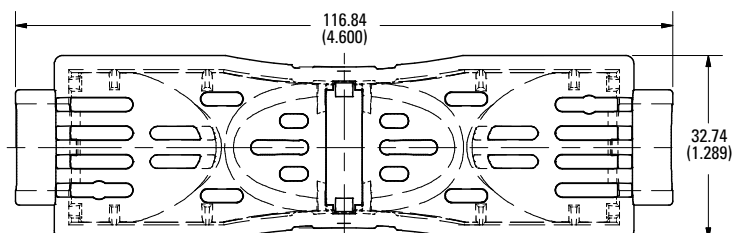

600 V 60 A

600 V 100 A

Dimensions in mm (inches)

Class T
300 V 30 A

300 V 60 A

300 V 100 A

LF SERIES FUSE BLOCK COVERS

Dimensions in mm (inches)

Class T
600 V 30 A

600 V 60 A

600 V 100 A

600 V 200 A

600 V 400 A

600 V 600 A

Dimensions in mm (inches)

Class CD
600 V 60 A