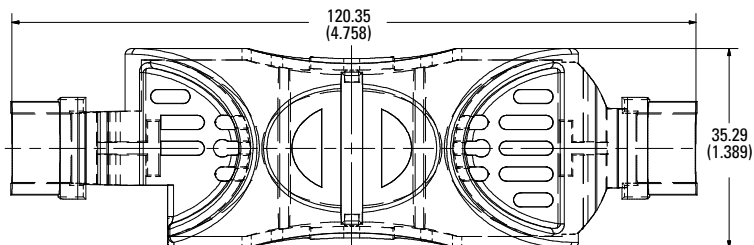

* Part number shown excludes reference to number of poles and terminal type

† Cover is not compatible with JLS series fuses

LF SERIES FUSE BLOCK COVERS

Dimensions in mm (inches)

Class H/R

250 V 30 A

250 V 60 A

250 V 100 A

600 V 30 A

600 V 60 A

600 V 100 A

Also available at Littelfuse.com/fuseblocks

LF SERIES FUSE BLOCK COVERS

Dimensions in mm (inches)

Class J
600 V 30 A

600 V 60 A

600 V 100 A

Dimensions in mm (inches)

Class T
300 V 30 A

300 V 60 A

300 V 100 A

LF SERIES FUSE BLOCK COVERS

Dimensions in mm (inches)

Class T
600 V 30 A

600 V 60 A

600 V 100 A

600 V 200 A

600 V 400 A

600 V 600 A

Dimensions in mm (inches)

Class CD
600 V 60 A