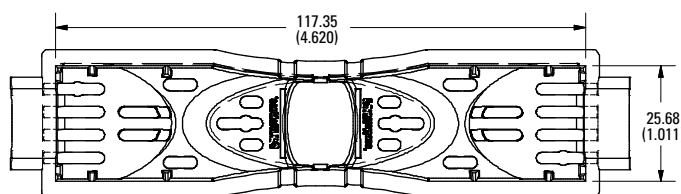

250 V 100 A

600 V 30 A

600 V 60 A

600 V 100 A

Also available at Littelfuse.com/fuseblocks

LF SERIES FUSE BLOCK COVERS

Dimensions in mm (inches)

Class J
600 V 30 A

600 V 60 A

600 V 100 A

Dimensions in mm (inches)

Class T
300 V 30 A

300 V 60 A

300 V 100 A

LF SERIES FUSE BLOCK COVERS

Dimensions in mm (inches)

Class T
600 V 30 A

600 V 60 A

600 V 100 A

600 V 200 A

600 V 400 A

600 V 600 A

Dimensions in mm (inches)

Class CD
600 V 60 A