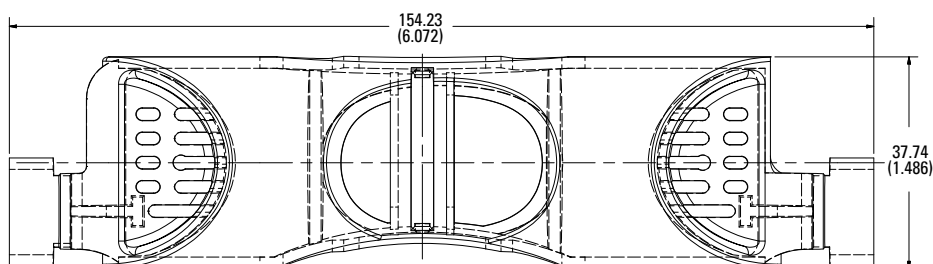

* Part number shown excludes reference to number of poles and terminal type

† Cover is not compatible with JLS series fuses

LF SERIES FUSE BLOCK COVERS

Dimensions in mm (inches)

Class H/R

250 V 30 A

250 V 60 A

250 V 100 A

600 V 30 A

600 V 60 A

600 V 100 A

Also available at Littelfuse.com/fuseblocks

LF SERIES FUSE BLOCK COVERS

Dimensions in mm (inches)

Class J
600 V 30 A

600 V 60 A

600 V 100 A

Dimensions in mm (inches)

Class T
300 V 30 A

300 V 60 A

300 V 100 A

LF SERIES FUSE BLOCK COVERS

Dimensions in mm (inches)

Class T
600 V 30 A

600 V 60 A

600 V 100 A

600 V 200 A

600 V 400 A

600 V 600 A

Dimensions in mm (inches)

Class CD
600 V 60 A