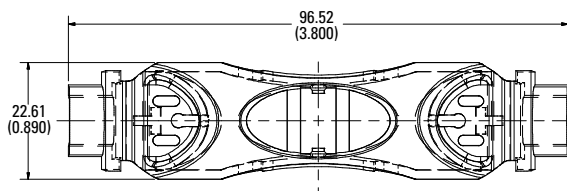

Web Resources

Downloadable CAD drawings, dimensions and other technical information, visit Littelfuse.com/fuseblocks

Ordering Information

UL CLASS	FUSE BLOCK BASE PART NUMBER*	VOLTAGE	AMPERAGE	COVER ORDERING NUMBER
Class H/R	LFH25030 / LFR25030	250	30	LFH25030FBC
Class H/R	LFH25060 / LFR25030	250	60	LFH25060FBC
Class H/R	LFH25100 / LFR25100	250	100	LFH25100FBC
Class H/R	LFH60030 / LFR60030	600	30	LFH60030FBC
Class H/R	LFH60060 / LFR60060	600	60	LFH60060FBC
Class H/R	LFH60100 / LFR60100	600	100	LFH60100FBC
Class J	LFJ60030	600	30	LFJ60030FBC†
Class J	LFJ60060	600	60	LFJ60060FBC†
Class J	LFJ60100	600	100	LFJ60100FBC†
Class T	LFT30030	300	30	LFT30030FBC
Class T	LFT30060	300	60	LFT30060FBC
Class T	LFT30100	300	100	LFT30100FBC
Class T	LFT60030	600	30	LFT60030FBC
Class T	LFT60060	600	60	LFT60060FBC
Class T	LFT60100	600	100	LT60100FBC
Class T	LFT60200	600	200	LT60200FBC
Class T	LFT60400	600	400	LT60400FBC
Class T	LFT60600	600	600	LT60600FBC
Class CD	LFC60060	600	60	LFC60060FBC
Class CC	L60030C	600	30	SPL001

* Part number shown excludes reference to number of poles and terminal type

† Cover is not compatible with JLS series fuses

LF SERIES FUSE BLOCK COVERS

Dimensions in mm (inches)

Class H/R

250 V 30 A

250 V 60 A

250 V 100 A

600 V 30 A

600 V 60 A

600 V 100 A

Also available at Littelfuse.com/fuseblocks

LF SERIES FUSE BLOCK COVERS

Dimensions in mm (inches)

Class J
600 V 30 A

600 V 60 A

600 V 100 A

Dimensions in mm (inches)

Class T
300 V 30 A

300 V 60 A

300 V 100 A

LF SERIES FUSE BLOCK COVERS

Dimensions in mm (inches)