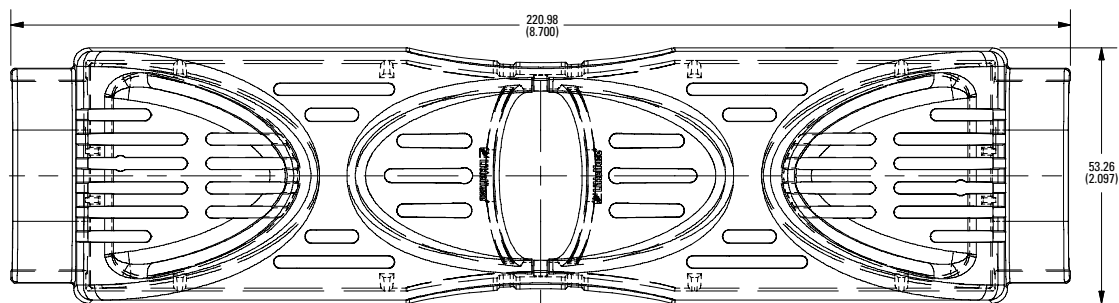

600 V 60 A

600 V 100 A

Dimensions in mm (inches)

Class T
300 V 30 A

300 V 60 A

300 V 100 A

LF SERIES FUSE BLOCK COVERS

Dimensions in mm (inches)

Class T
600 V 30 A

600 V 60 A

600 V 100 A

600 V 200 A

600 V 400 A

600 V 600 A

Dimensions in mm (inches)

Class CD
600 V 60 A