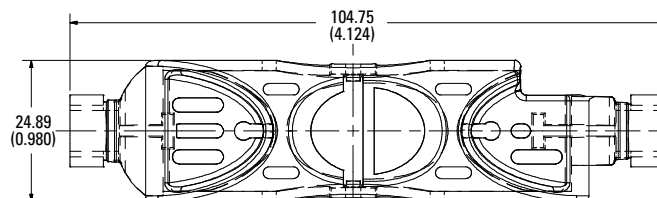

* Part number shown excludes reference to number of poles and terminal type

† Cover is not compatible with JLS series fuses

LF SERIES FUSE BLOCK COVERS

Dimensions in mm (inches)

Class H/R

250 V 30 A

250 V 60 A

250 V 100 A

600 V 30 A

600 V 60 A

600 V 100 A

Also available at Littelfuse.com/fuseblocks

LF SERIES FUSE BLOCK COVERS

Dimensions in mm (inches)

Class J
600 V 30 A

600 V 60 A

600 V 100 A

Dimensions in mm (inches)

Class T
300 V 30 A

300 V 60 A

300 V 100 A

LF SERIES FUSE BLOCK COVERS

Dimensions in mm (inches)