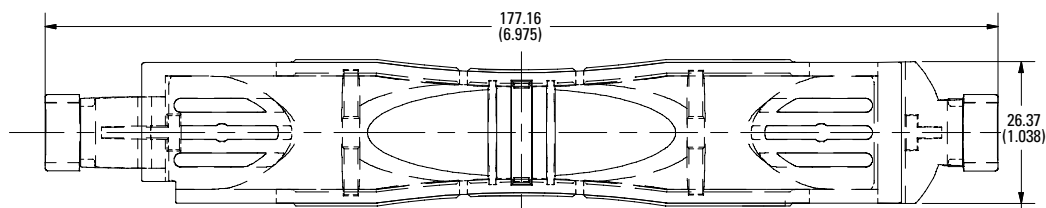

LF SERIES FUSE BLOCK COVERS

Dimensions in mm (inches)

Class H/R

250 V 30 A

250 V 60 A

250 V 100 A

600 V 30 A

600 V 60 A

600 V 100 A

Also available at Littelfuse.com/fuseblocks