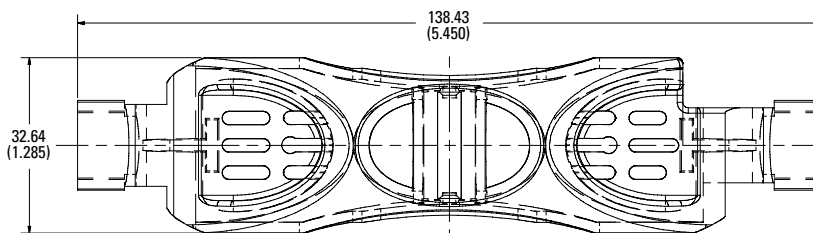

* Part number shown excludes reference to number of poles and terminal type

† Cover is not compatible with JLS series fuses

LF SERIES FUSE BLOCK COVERS

Dimensions in mm (inches)

Class H/R

250 V 30 A

250 V 60 A

250 V 100 A

600 V 30 A

600 V 60 A

600 V 100 A

Also available at Littelfuse.com/fuseblocks

LF SERIES FUSE BLOCK COVERS

Dimensions in mm (inches)

Class J
600 V 30 A

600 V 60 A

600 V 100 A

Dimensions in mm (inches)

Class T
300 V 30 A

300 V 60 A

300 V 100 A

LF SERIES FUSE BLOCK COVERS

Dimensions in mm (inches)