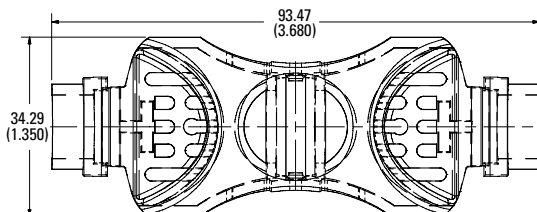

250 V 100 A

600 V 30 A

600 V 60 A

600 V 100 A

Also available at Littelfuse.com/fuseblocks

LF SERIES FUSE BLOCK COVERS

Dimensions in mm (inches)

Class J
600 V 30 A

600 V 60 A

600 V 100 A

Dimensions in mm (inches)

Class T
300 V 30 A

300 V 60 A

300 V 100 A

LF SERIES FUSE BLOCK COVERS

Dimensions in mm (inches)

Class T
600 V 30 A

600 V 60 A

600 V 100 A

600 V 200 A

600 V 400 A

600 V 600 A

Dimensions in mm (inches)

Class CD
600 V 60 A