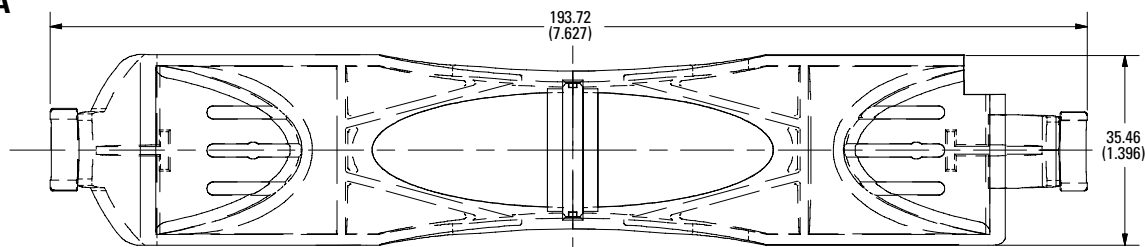

LF SERIES FUSE BLOCK COVERS

Dimensions in mm (inches)

Class H/R

250 V 30 A

250 V 60 A

250 V 100 A

600 V 30 A

600 V 60 A

600 V 100 A

Also available at Littelfuse.com/fuseblocks